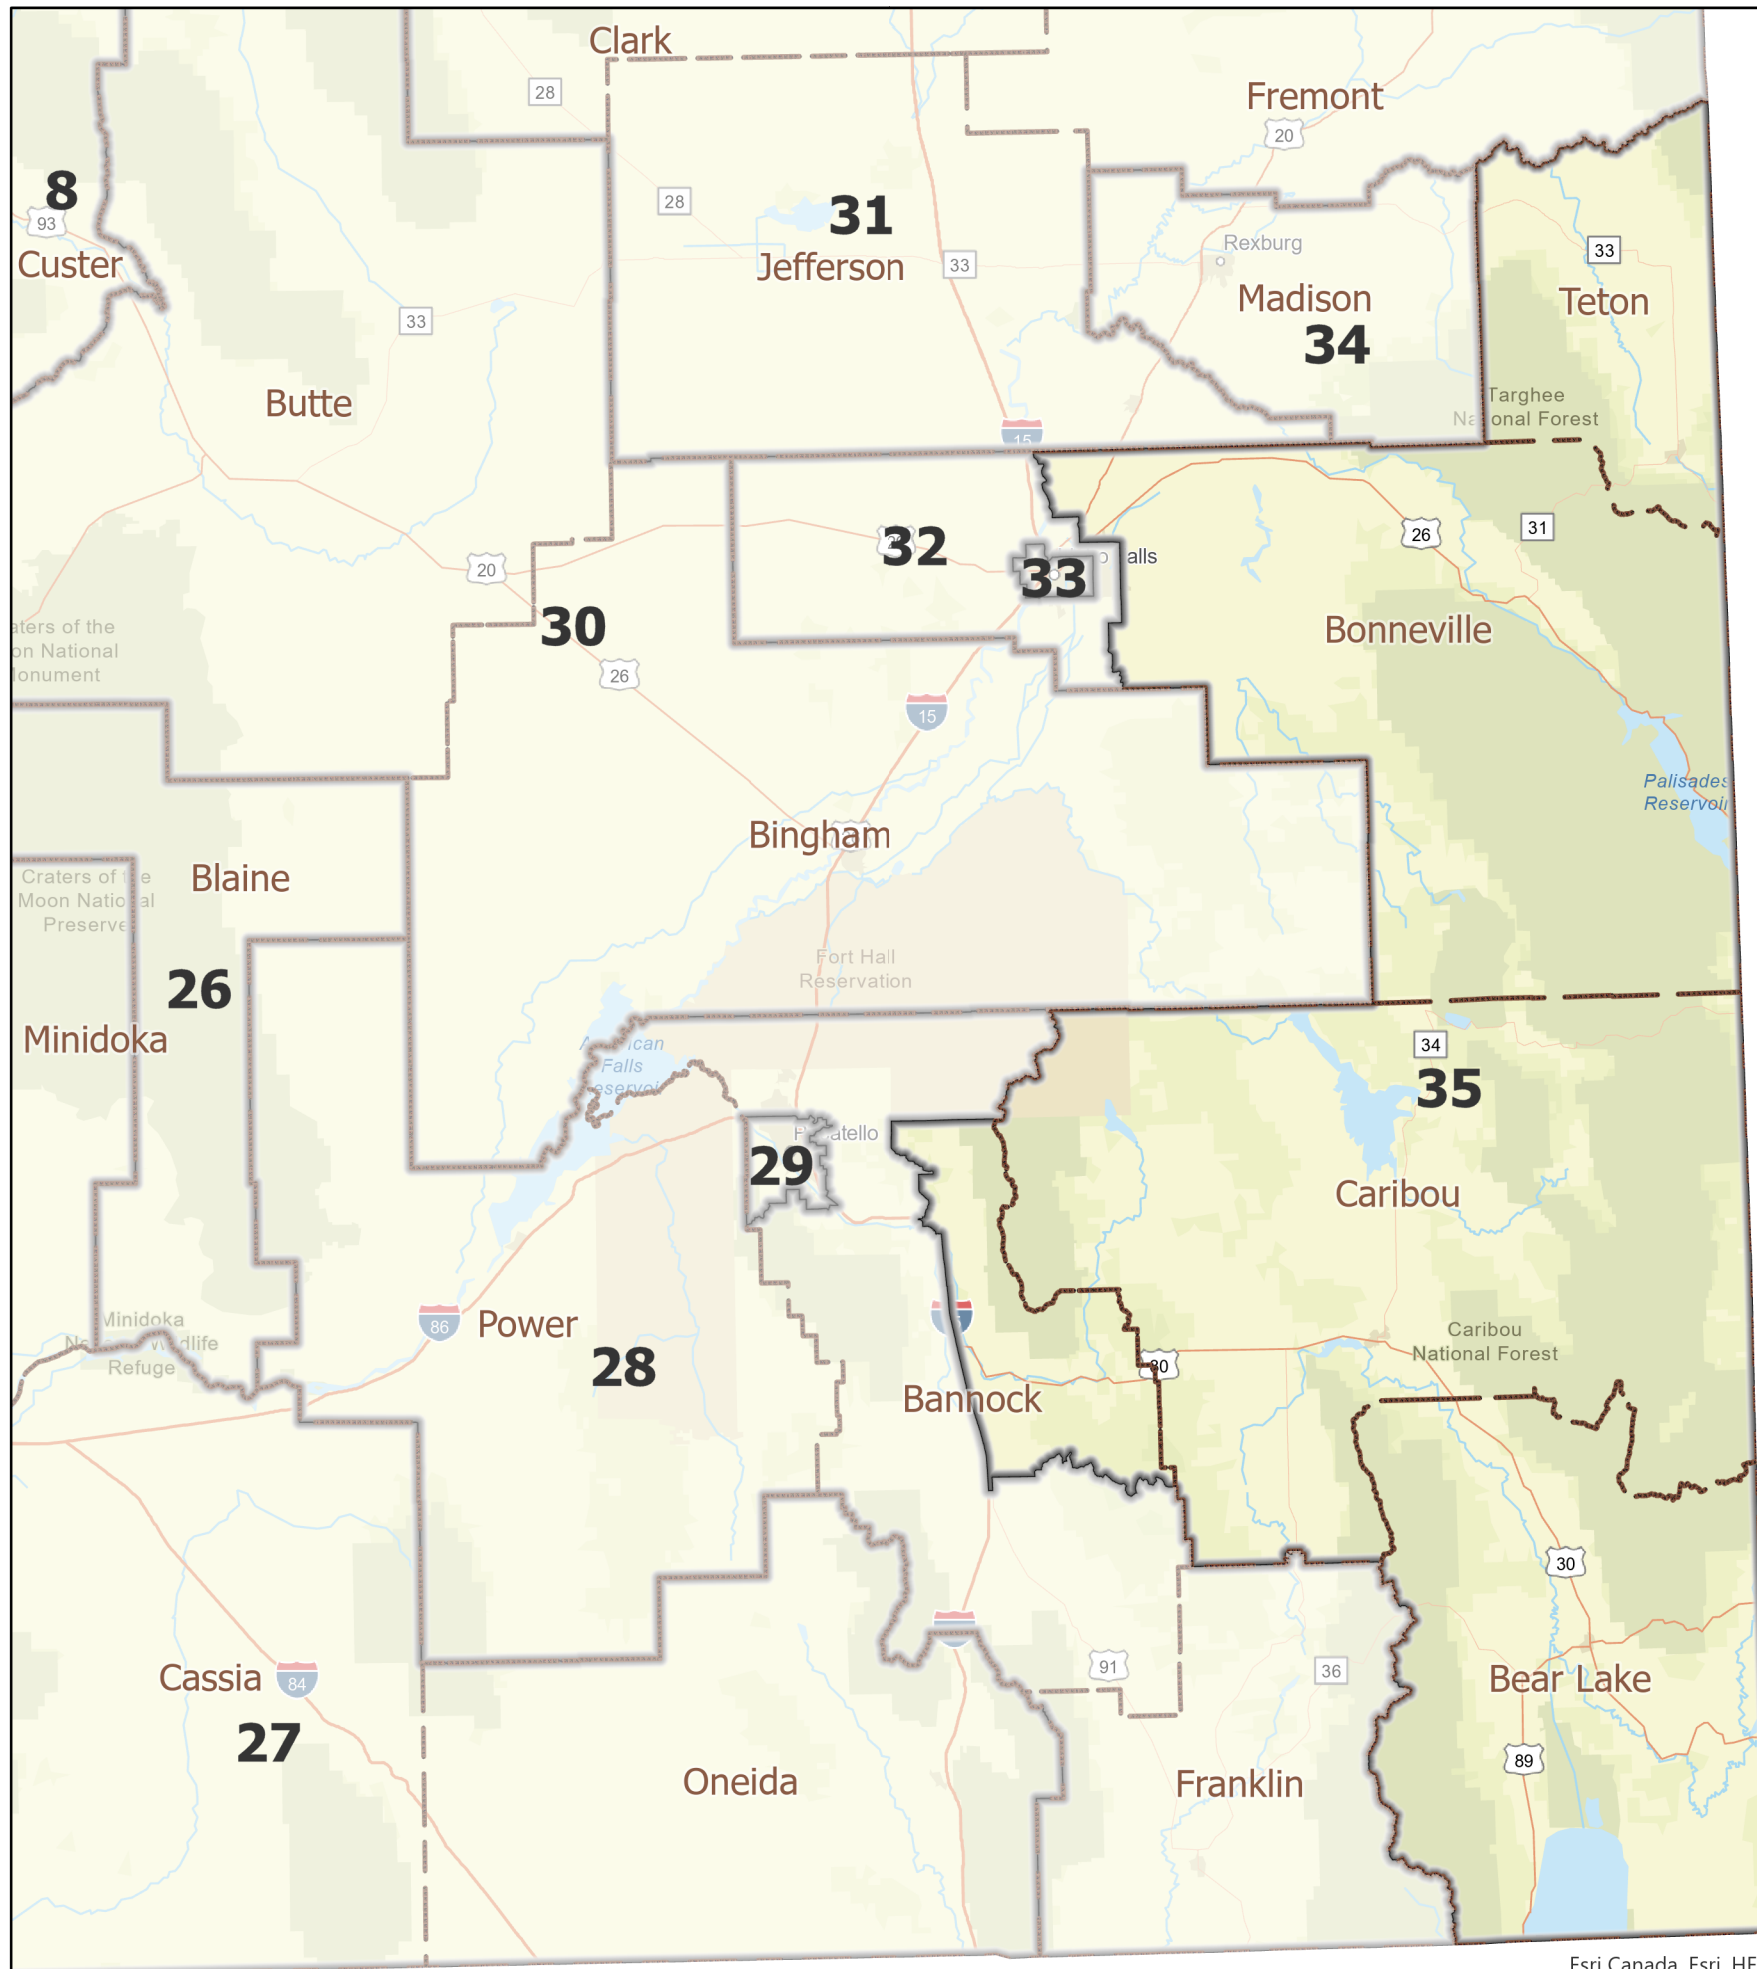

Legislative District 35

Field	Value
Population	50,982
Ideal Value	52,546
Deviation	-1,564
Deviation%	-2.98%

Legend

- County
- Legislative District

0 50 100 200 Miles