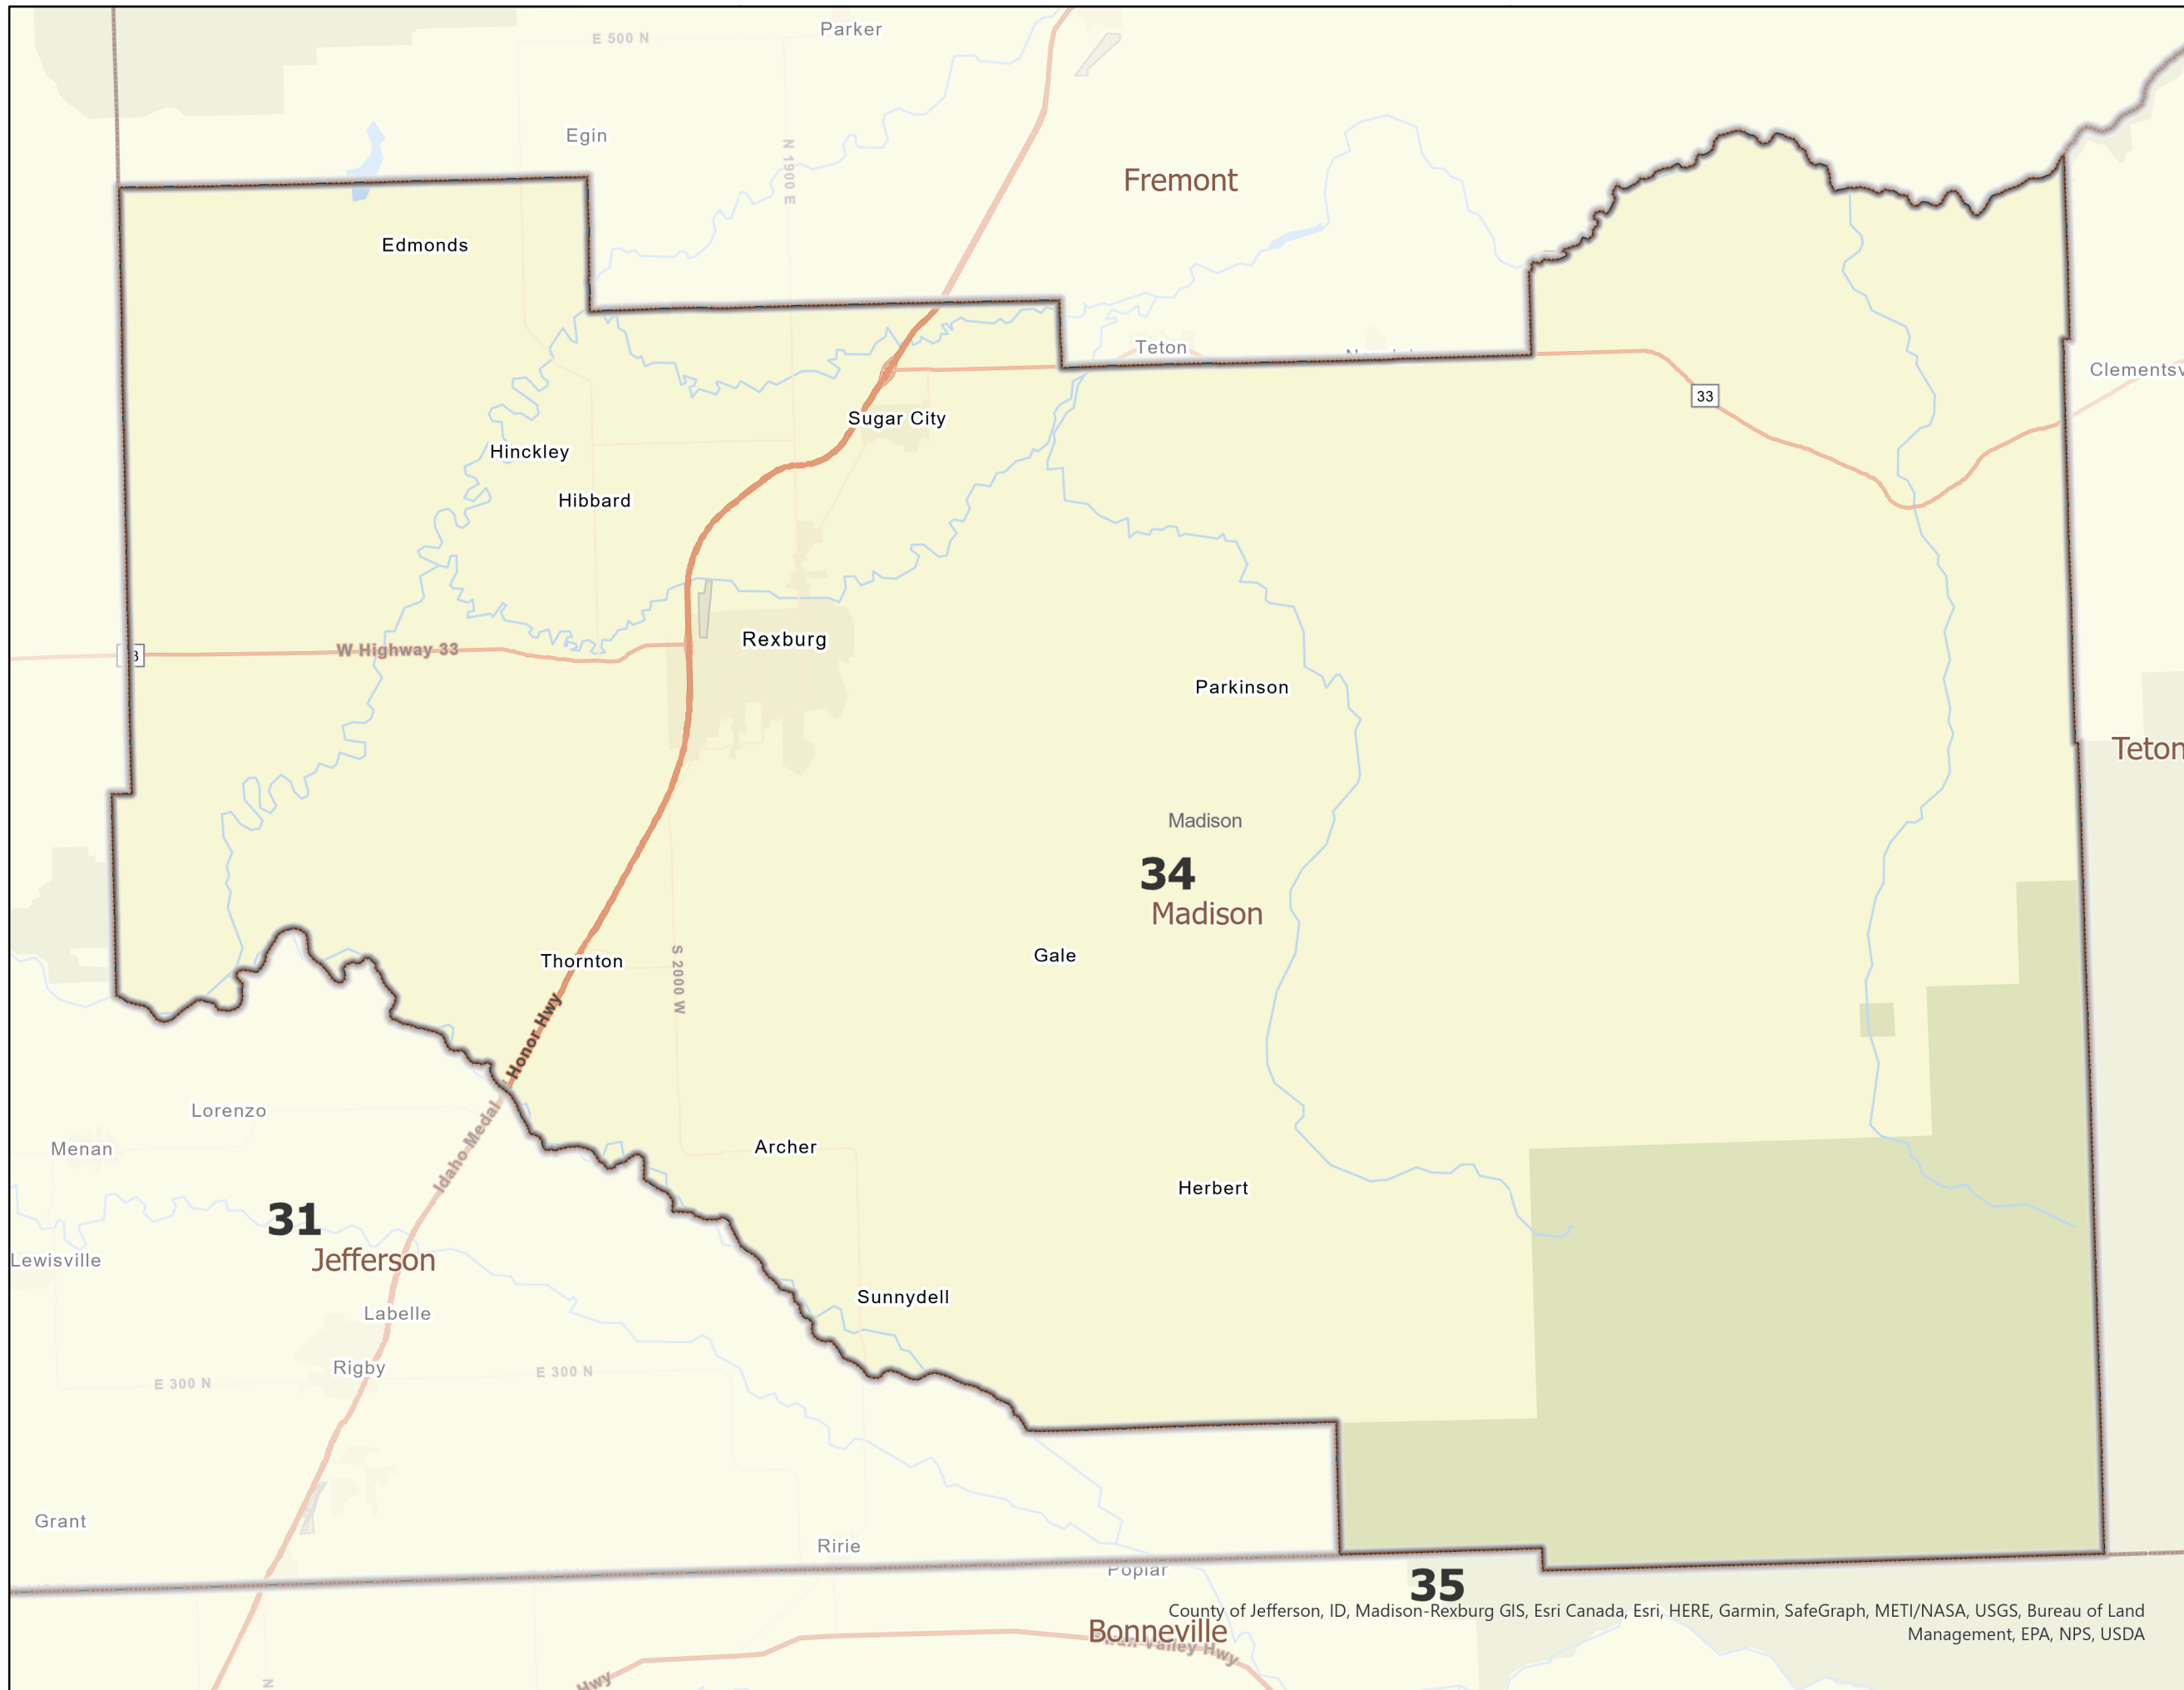

Legislative District 34

Field	Value
Population	52,913
Ideal Value	52,546
Deviation	367
Deviation%	0.70%

Legend

- County
- Legislative District

0 50 100 200 Miles